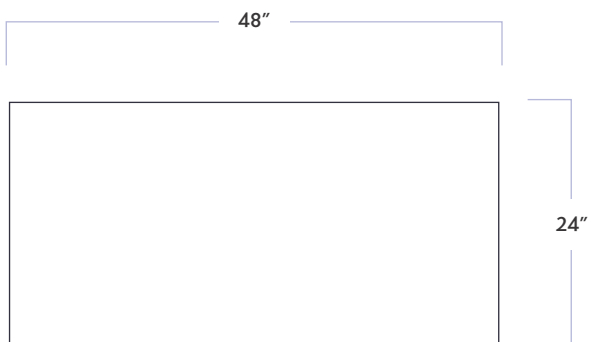

Stilo

Dolomiti Polished

DATE REVISED: AUGUST 2023

WALKER ZANGER™

MATERIAL	Porcelain
FINISH	Polished
THICKNESS	3/8"
SHEET SIZE	23-3/5" x 47-1/5"
COVERAGE SQFT/PIECE	7.750 SqFt
MOUNTING	Loose

AVAILABLE COLORS