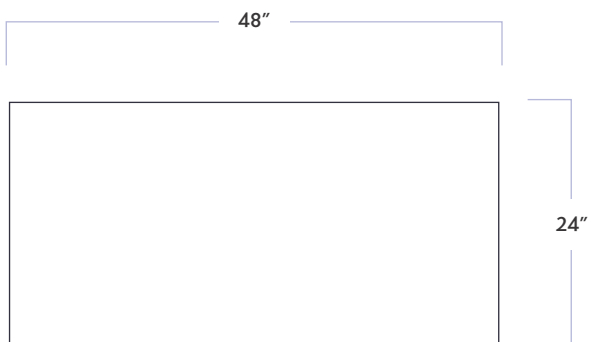

Stilo

Luce Melange Matte

DATE REVISED: AUGUST 2023

WALKER ZANGER™

MATERIAL	Porcelain
FINISH	Matte
THICKNESS	3/8"
SHEET SIZE	23-3/5" x 47-1/5"
COVERAGE SQFT/PIECE	7.750 SqFt
MOUNTING	Loose

AVAILABLE COLORS

Luce Melange