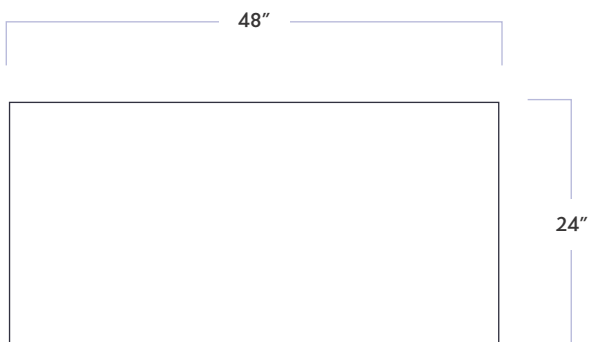

Stilo

Luce Melange Polished

DATE REVISED: AUGUST 2023

WALKER
ZANGER™

| | |
|---------------------|-------------------|
| MATERIAL | Porcelain |
| FINISH | Polished |
| THICKNESS | 3/8" |
| SHEET SIZE | 23-3/5" x 47-1/5" |
| COVERAGE SQFT/PIECE | 7.750 SqFt |
| MOUNTING | Loose |