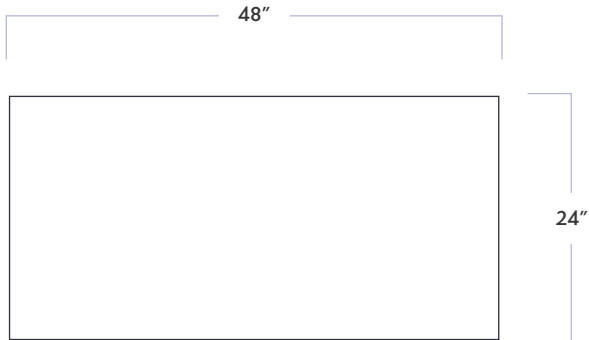

# WALKER ZANGER™

MATERIAL	Porcelain
FINISH	Polished
THICKNESS	3/8"
SHEET SIZE	23-3/5" x 47-1/5"
COVERAGE SQFT/PIECE	7.750 SqFt
MOUNTING	Loose