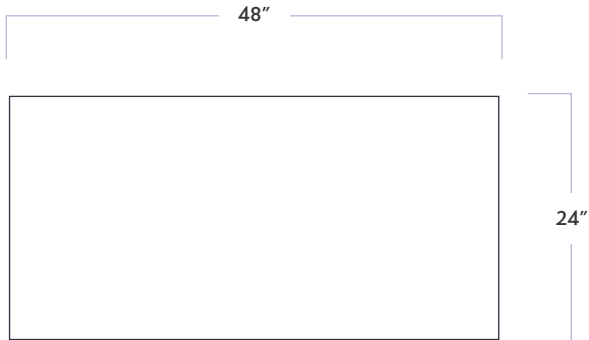

Stilo

Tulle Grip

DATE REVISED: AUGUST 2023

WALKER ZANGER™

MATERIAL	Porcelain
FINISH	Textured
THICKNESS	3/8"
SHEET SIZE	23-3/5" x 47-1/5"
COVERAGE SQFT/PIECE	7.750 SqFt
MOUNTING	Loose

AVAILABLE COLORS

Tulle

RECOMMENDED USAGES