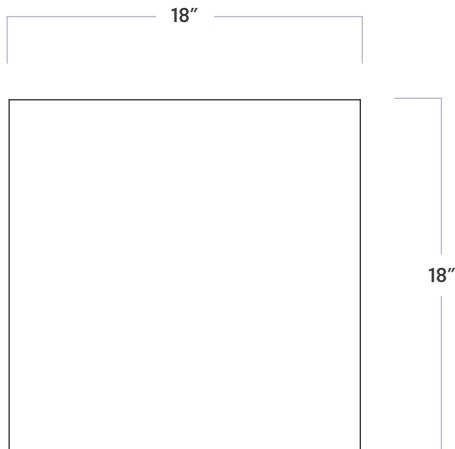

Bianco Bello 12" x 12" Polished Marble Tiles

DATE REVISED: OCTOBER 2023

WALKER
ZANGER™

MATERIAL	Marble
FINISH	Polished
THICKNESS	3/8"
SHEET SIZE	12" x 12"
COVERAGE SQFT/PIECE	1.00 SqFt
MOUNTING	Loose

AVAILABLE COLORS

**Bianco Bello 12" x 12" Polished
Marble Tiles**

DATE REVISED: OCTOBER 2023