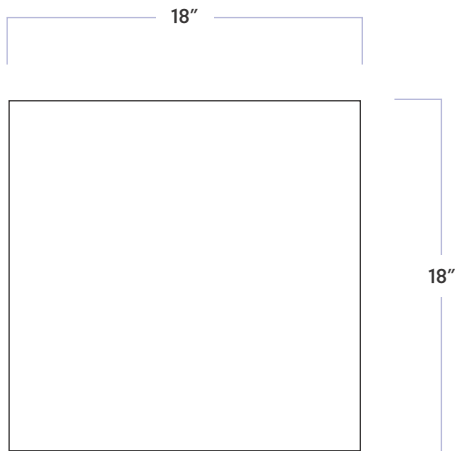

Café Bruno 18" x 18" Honed Marble Tiles

DATE REVISED: OCTOBER 2023

WALKER
ZANGER™

MATERIAL	Marble
FINISH	Honed
THICKNESS	1/2"
SHEET SIZE	18" x 18"
COVERAGE SQFT/PIECE	2.25 SqFt
MOUNTING	Loose

AVAILABLE COLORS

Café Bruno 18" x 18" Honed Marble Tiles

DATE REVISED: OCTOBER 2023