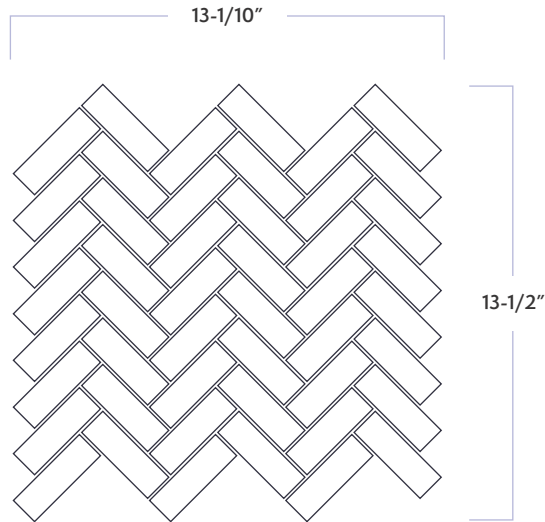

## 1" x 3" Herringbone

DATE REVISED: SEPTEMBER 2023

WALKER  
ZANGER™

MATERIAL	Porcelain
FINISH	Brushed
THICKNESS	3/8"
SHEET SIZE	13-1/10" x 13-1/2"
COVERAGE SQFT/PIECE	1.000 SqFt
MOUNTING	Mesh

### MATERIAL DATA

- LOW V1 Color Variation
- Frost Resistant