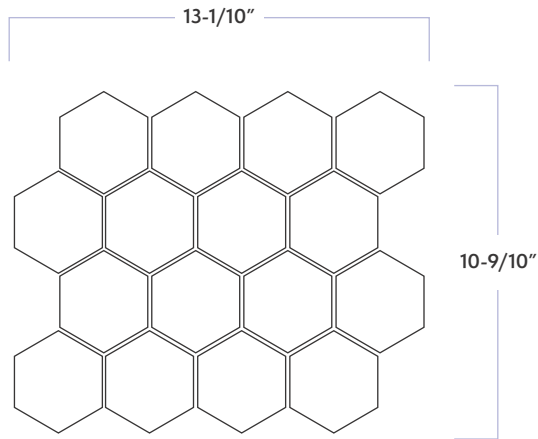

Foussana 3" Hexagon

DATE REVISED: SEPTEMBER 2023

WALKER
ZANGER™

MATERIAL	Porcelain
FINISH	Brushed
THICKNESS	3/8"
SHEET SIZE	10-9/10" x 13-1/10"
COVERAGE SQFT/PIECE	0.8200 SqFt
MOUNTING	Mesh

AVAILABLE COLORS