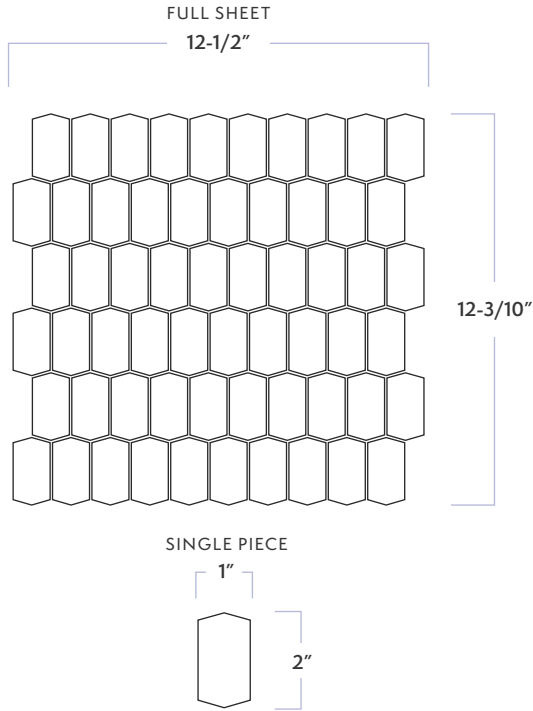

Foussana

Hive Mosaic

DATE REVISED: SEPTEMBER 2023

WALKER ZANGER™

MATERIAL	Porcelain
FINISH	Brushed
THICKNESS	3/8"
SHEET SIZE	12-3/10" x 12-1/2"
COVERAGE SQFT/PIECE	1.01 SqFt
MOUNTING	Mesh

AVAILABLE COLORS

RECOMMENDED USAGES