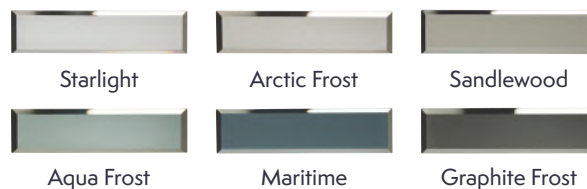

Biseau™

3" x 12" Field

DATE REVISED: NOVEMBER 2023

WALKER ZANGER™

MATERIAL	Glass
FINISH	Gloss
THICKNESS	5/16"
SHEET SIZE	2-15/16" x 11-13/16"
COVERAGE SQFT/PIECE	0.242 SqFt
MOUNTING	Loose

AVAILABLE COLORS

RECOMMENDED USAGES

-  Commercial Interior Wall
-  Residential Interior Wall
-  Fireplace Surround
-  Shower Wall
-  Steam Shower Wall

MATERIAL DATA

-  V2 Color Variation
-  Frost Resistant

MAINTENANCE

-  Sealing is not required
-  Clean with a non-abrasive cloth and a pH neutral cleanser