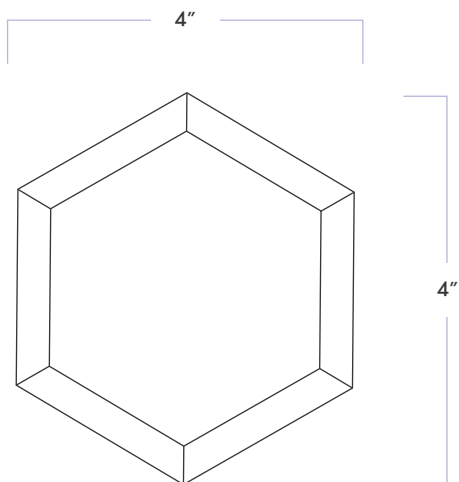

Biseau™

4" Hexagon

DATE REVISED: NOVEMBER 2023

WALKER ZANGER™

| | |
|---------------------|--------------------|
| MATERIAL | Glass |
| FINISH | Gloss |
| THICKNESS | 5/16" |
| SHEET SIZE | 3-15/16" x 3-7/16" |
| COVERAGE SQFT/PIECE | 0.093 SqFt |
| MOUNTING | Loose |