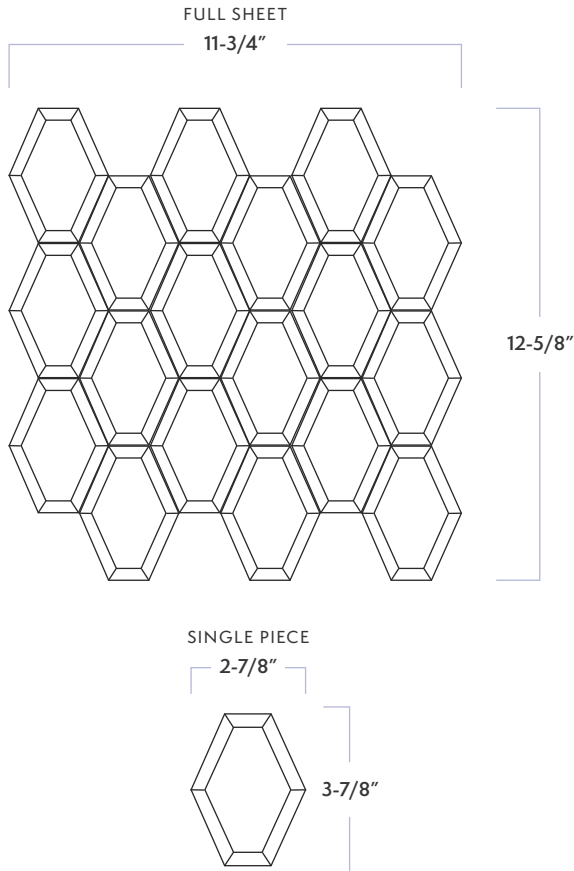

Biseau™ Hexagon Mosaic

DATE REVISED: NOVEMBER 2023

WALKER ZANGER™

MATERIAL	Glass
FINISH	Gloss
THICKNESS	3/8"
SHEET SIZE	12-5/8" x 11-3/4"
COVERAGE SQFT/PIECE	1.0520 SqFt
MOUNTING	Mesh

AVAILABLE COLORS

Silver Smoke Blend