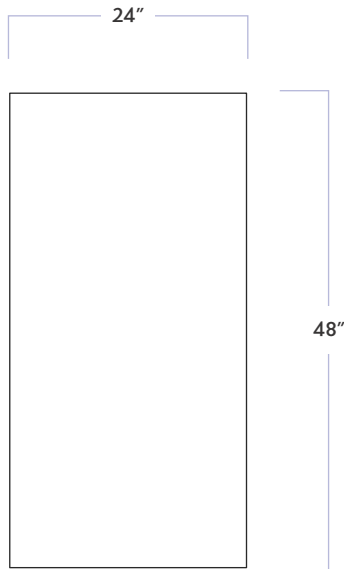

## 24" x 48" Field

DATE REVISED: SEPTEMBER 2023

# WALKER ZANGER™

MATERIAL	Porcelain
FINISH	Natural
THICKNESS	3/8"
SHEET SIZE	23-1/2" x 47-1/10"
COVERAGE SQFT/PIECE	7.711 SqFt
MOUNTING	Loose
DCOF	>0.42