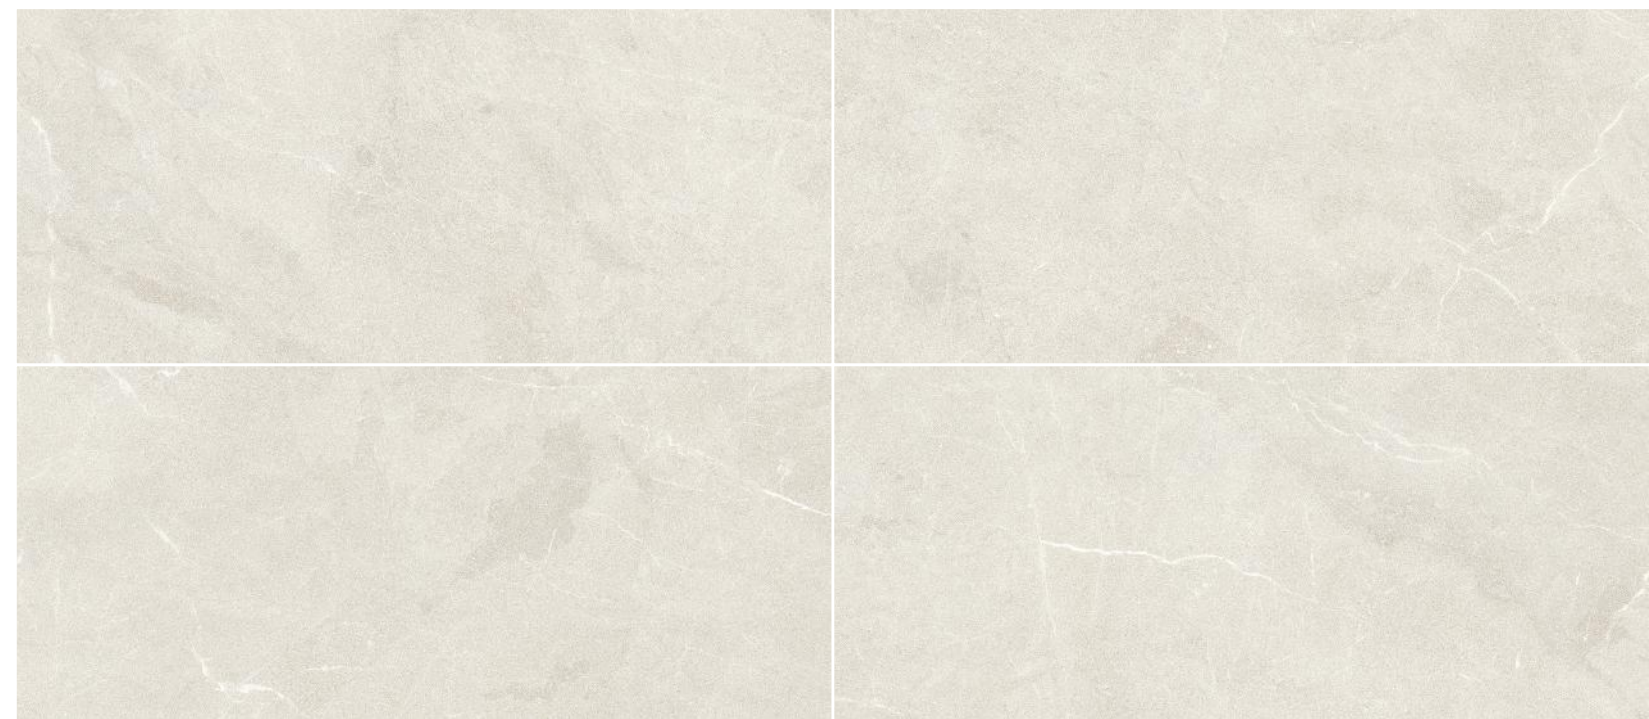

TILE VARIATION | V3 MEDIUM VARIATION

SKU	MOUNTING	MATERIAL	FINISH	SIZE
1CNTLIGHT12X24	Loose	Porcelain	Natural	12" x 24"
1CNTLIGHT12X24	Loose	Porcelain	Natural	24" x 48"
1CNTMOS55LIGHTMO	Mesh	Porcelain	Natural	12" x 12"
1CNTMURLIGHTMO	Mesh	Porcelain	Natural	12" x 12"

96 faces available for each 12" x 24" field tile; 24 faces available for each 24" x 48" field tile