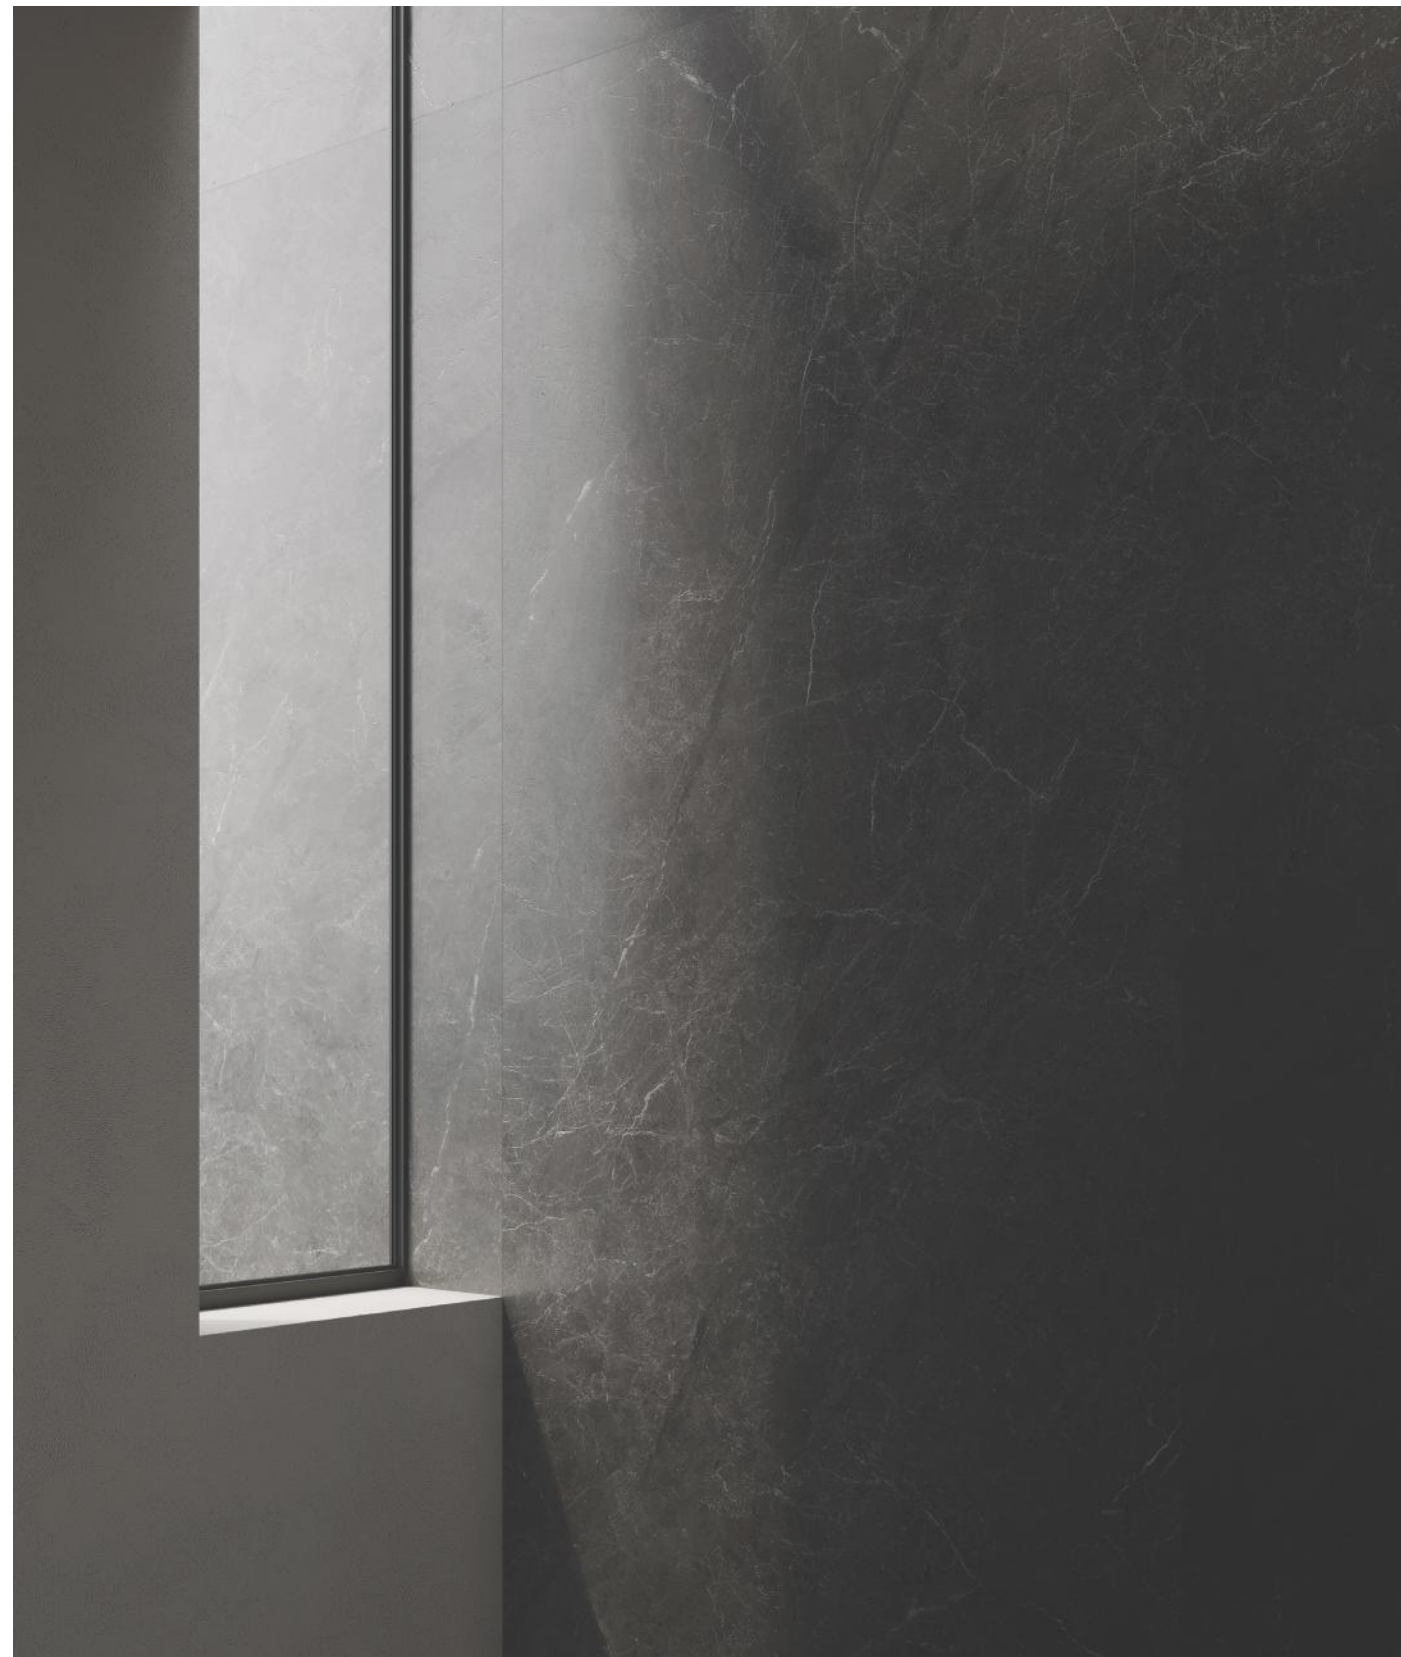

TILE VARIATION | V3 MEDIUM VARIATION

SKU	MOUNTING	MATERIAL	FINISH	SIZE
1CNTANTNT12X24	Loose	Porcelain	Natural	12" x 24"
1CNTANTNT24x48	Loose	Porcelain	Natural	24" x 48"
1CNTMOS55ANTNTMO	Mesh	Porcelain	Natural	12" x 12"
1CNTMURANTNTMO	Mesh	Porcelain	Natural	12" x 12"

96 faces available for each 12" x 24" field tile; 24 faces available for each 24" x 48" field tile