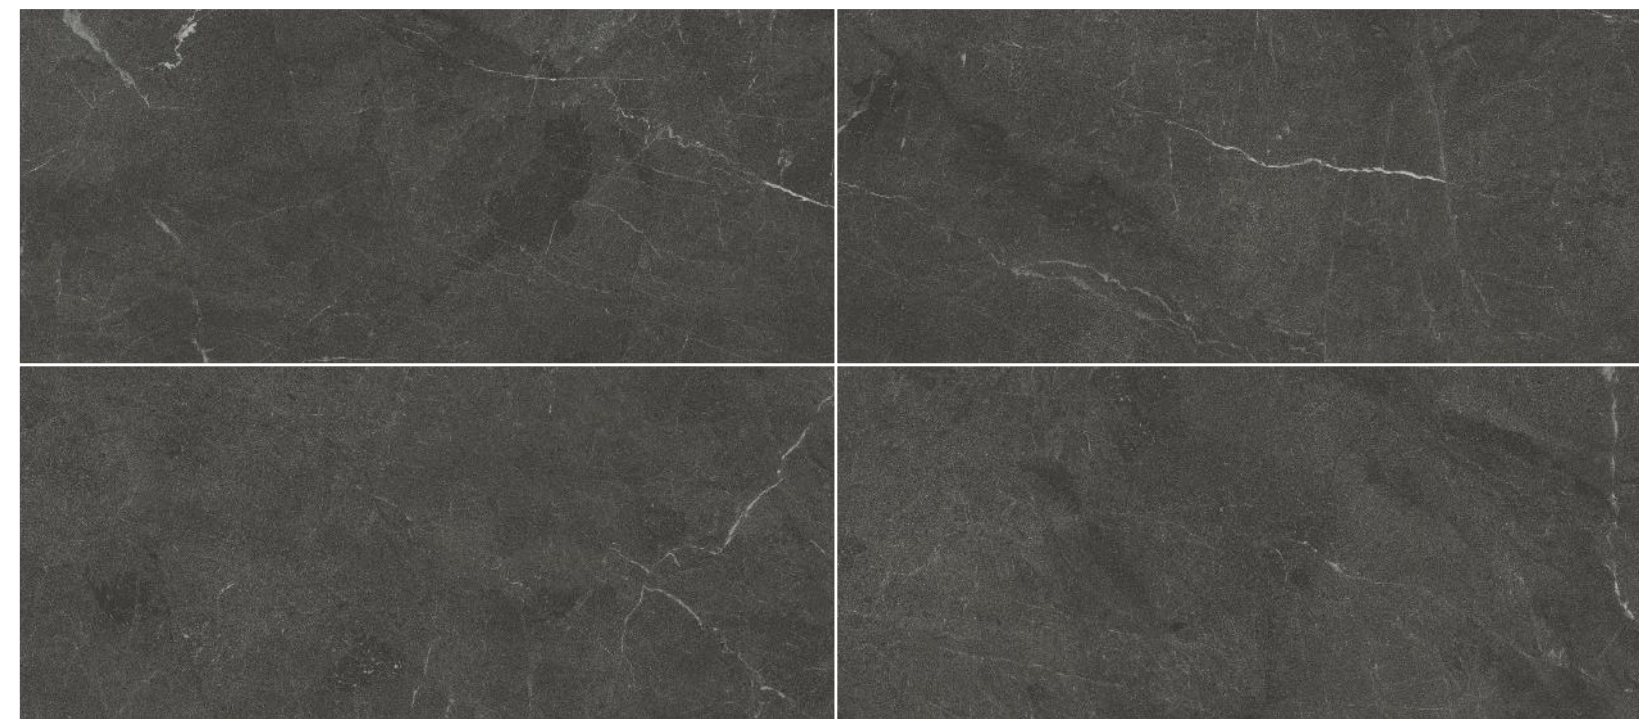

TILE VARIATION | V3 MEDIUM VARIATION

SKU	MOUNTING	MATERIAL	FINISH	SIZE
1CNTANTNT12X24	Loose	Porcelain	Natural	12" x 24"
1CNTANTNT24x48	Loose	Porcelain	Natural	24" x 48"
1CNTMOS55ANTNTMO	Mesh	Porcelain	Natural	12" x 12"
1CNTMURANTNTMO	Mesh	Porcelain	Natural	12" x 12"

96 faces available for each 12" x 24" field tile; 24 faces available for each 24" x 48" field tile