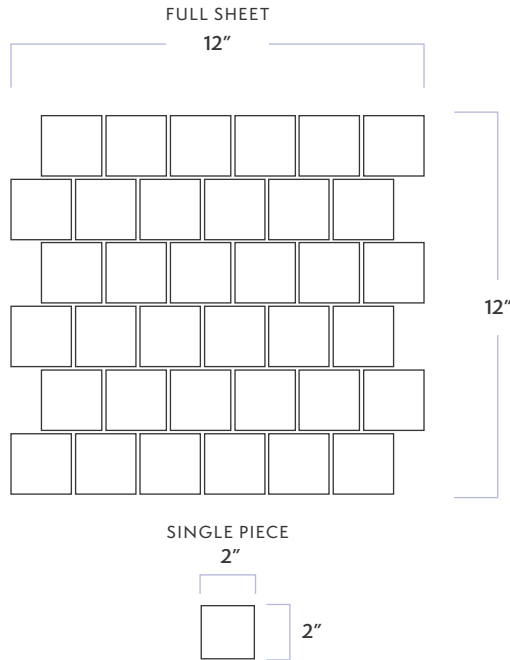

# Continuum

## 2" x 2" Offset Mosaic

DATE REVISED: SEPTEMBER 2023

WALKER  
ZANGER™

MATERIAL	Porcelain
FINISH	Natural
THICKNESS	3/8"
SHEET SIZE	11-7/10" x 11-7/10"
COVERAGE SQFT/PIECE	0.956 SqFt
MOUNTING	Mesh
DCOF	>0.42