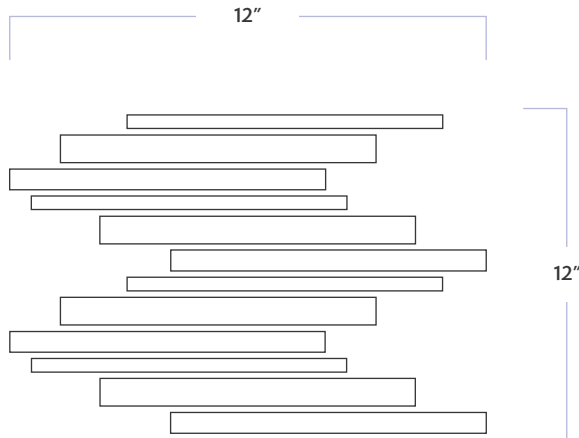

Continuum

Mureto Mosaic

DATE REVISED: SEPTEMBER 2023

WALKER ZANGER™

MATERIAL	Porcelain
FINISH	Natural
THICKNESS	3/8"
SHEET SIZE	11-7/10" x 11-7/10"
COVERAGE SQFT/PIECE	0.956 SqFt
MOUNTING	Mesh
DCOF	>0.42

RECOMMENDED USAGES