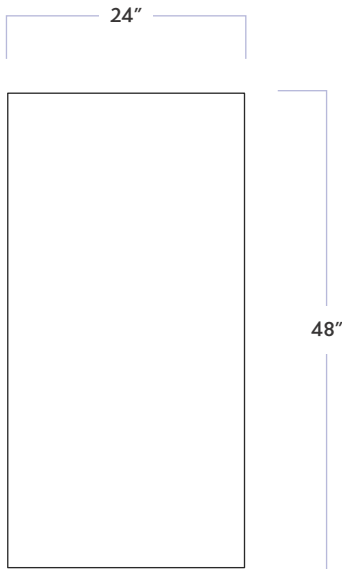

Level

24" x 48" Matte Field

DATE REVISED: MAY 2024

WALKER ZANGER

MATERIAL	Porcelain
FINISH	Matte
THICKNESS	3/8"
SHEET SIZE	23-1/2" x 47-1/10"
COVERAGE SQFT/PIECE	7.711 SqFt
MOUNTING	Loose
DCOF	>0.42

AVAILABLE COLORS

Level
24" x 48" Matte Field

DATE REVISED: MAY 2024