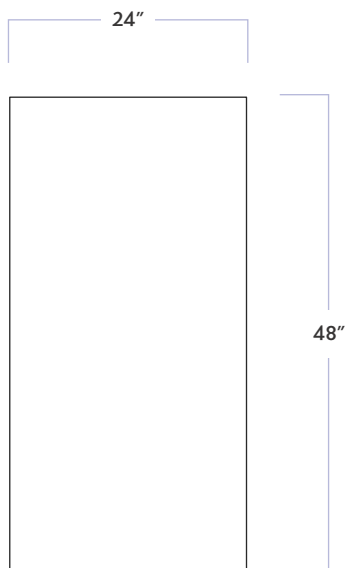

Level

24" x 48" Textured Field

DATE REVISED: MAY 2024

WALKER ZANGER

MATERIAL	Porcelain
FINISH	Textured
THICKNESS	3/8"
SHEET SIZE	23-1/2" x 47-1/10"
COVERAGE SQFT/PIECE	7.711 SqFt
MOUNTING	Loose
DCOF	>0.42

Level
24" x 48" Textured Field

DATE REVISED: MAY 2024