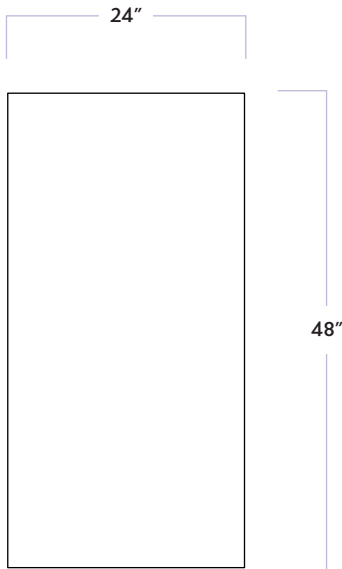

Continuum

24" x 48" Field

DATE REVISED: MARCH 2024

WALKER ZANGER

MATERIAL	Porcelain
FINISH	Natural
THICKNESS	3/8"
SHEET SIZE	23-1/2" x 47-1/10"
COVERAGE SQFT/PIECE	7.711 SqFt
MOUNTING	Loose
DCOF	>0.42

AVAILABLE COLORS