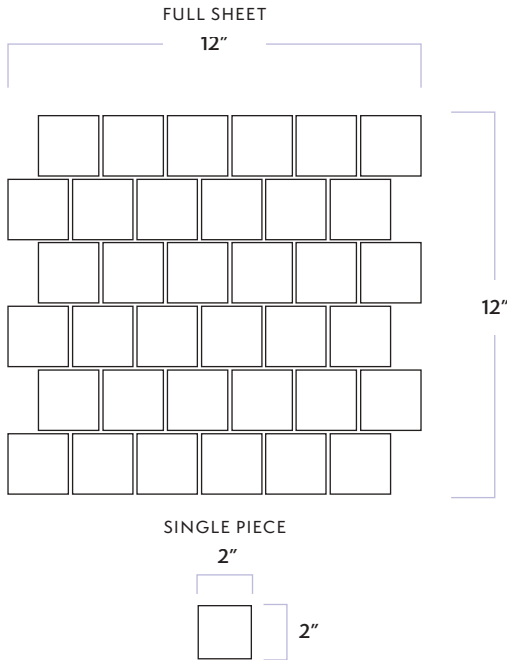

Continuum

2" x 2" Offset Mosaic

DATE REVISED: MARCH 2024

WALKER ZANGER

MATERIAL	Porcelain
FINISH	Natural
THICKNESS	3/8"
SHEET SIZE	11-7/10" x 11-7/10"
COVERAGE SQFT/PIECE	0.956 SqFt
MOUNTING	Mesh
DCOF	>0.42