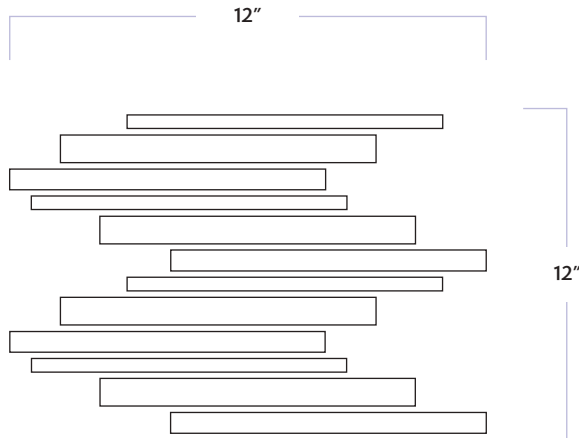

Continuum

Mureto Mosaic

DATE REVISED: MARCH 2024

WALKER ZANGER

MATERIAL	Porcelain
FINISH	Natural
THICKNESS	3/8"
SHEET SIZE	11-7/10" x 11-7/10"
COVERAGE SQFT/PIECE	0.956 SqFt
MOUNTING	Mesh
DCOF	>0.42

AVAILABLE COLORS