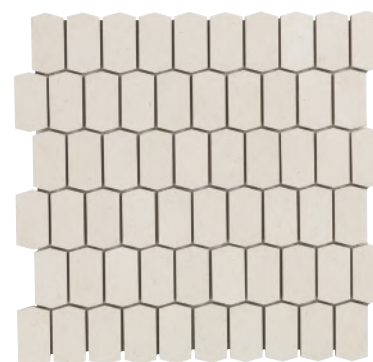

1x3 HERRINGBONE

SIZE	THICKNESS	SF/PIECE	MATERIAL	FINISH
13" x 13-1/2"	3/8"	1.00	Porcelain	Natural

WHITE 3" HEXAGON
1BABWHIHEX

LIGHT GREY 3" HEXAGON
1BABLGRHEX

GREIGE 3" HEXAGON
1BABGREHEX

WHITE HIVE MOSAIC
1BABWHIHIV

LIGHT GREY HIVE MOSAIC
1BABLGRHIV

GREIGE HIVE MOSAIC
1BABGREHIV

WHITE HERRINGBONE
1BABWHIHER

LIGHT GREY HERRINGBONE
1BABLGRHER

GREIGE HERRINGBONE
1BABGREHER

WALKER ZANGER™

CALIFORNIA | GEORGIA | NEVADA | NEW YORK | NORTH CAROLINA | TEXAS