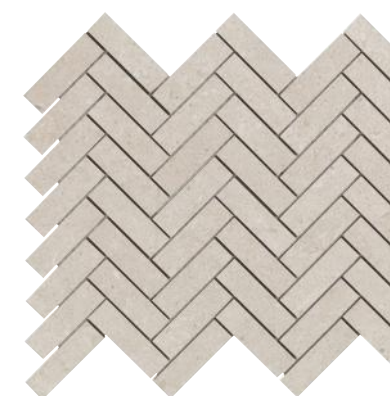

LIGHT GREY HERRINGBONE
1BABLGRHER