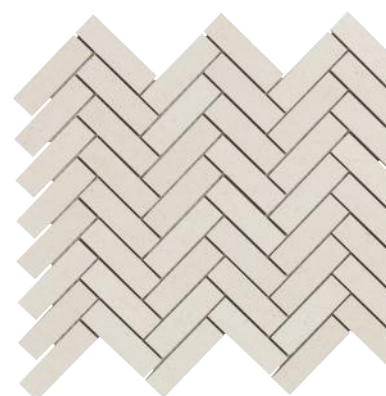

WHITE HERRINGBONE
1BABWHIHER