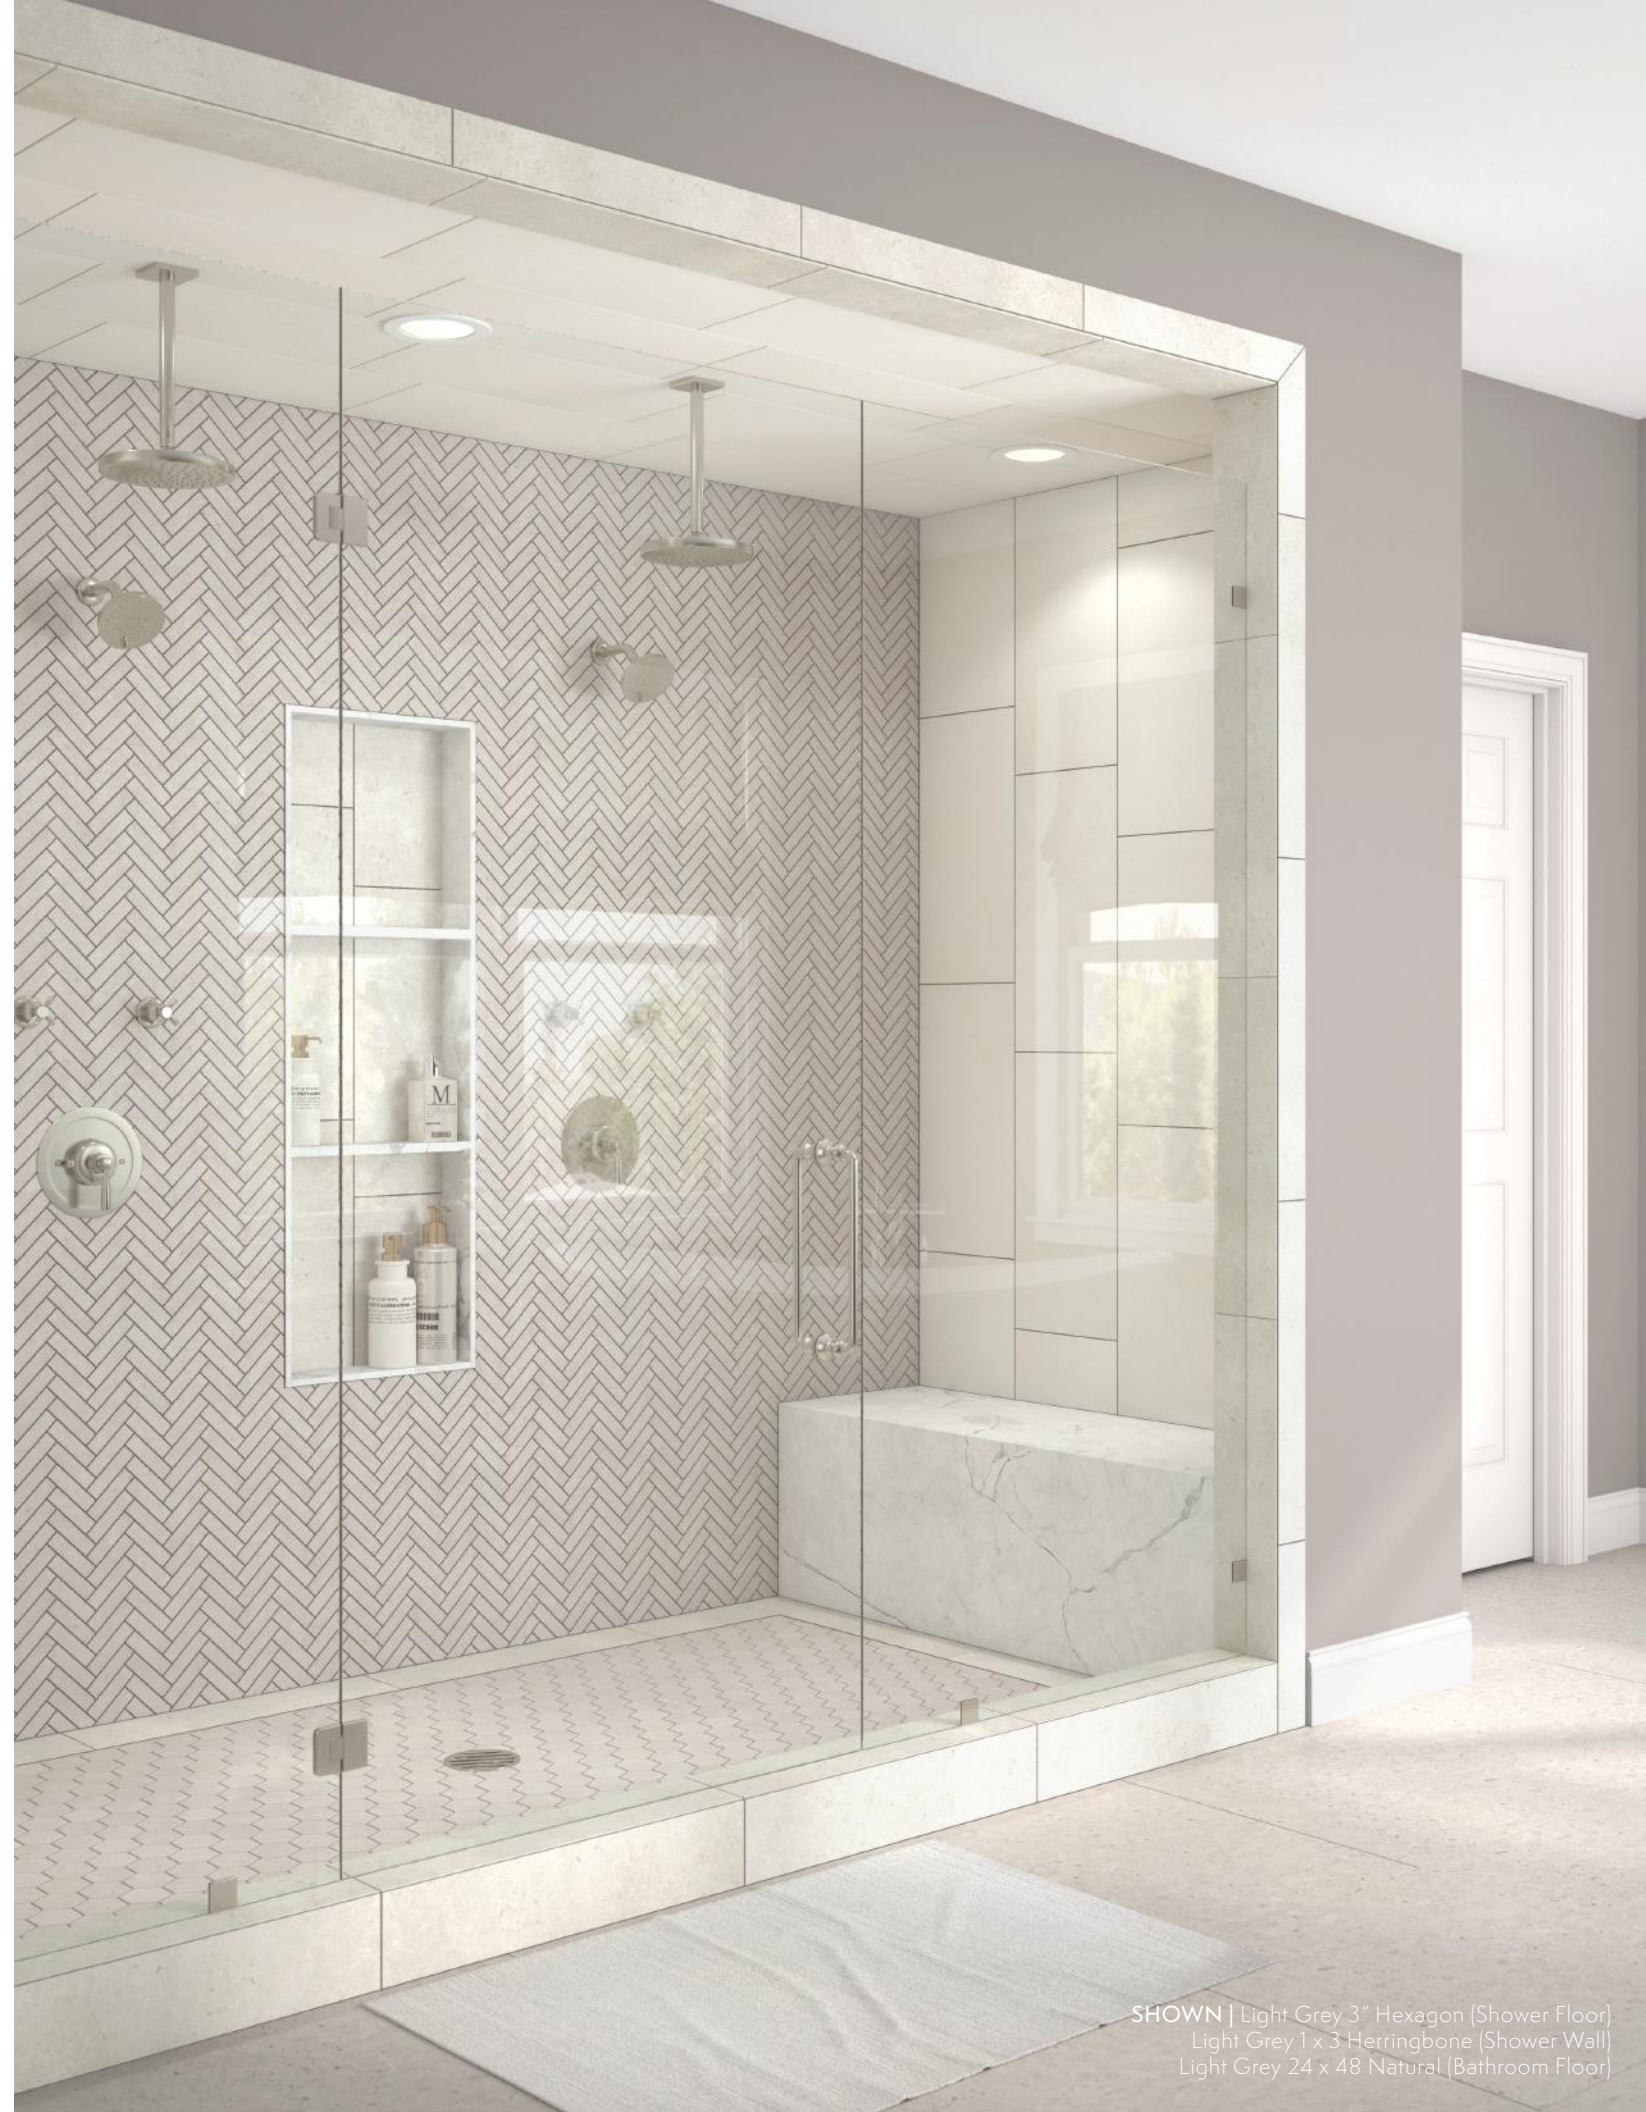

Commercial Exterior Floor

Shower Floor

Shower Wall

Steam Shower Floor

Steam Shower Wall

WHITE 24 x 48 NATURAL
1BABWHI2448N

LIGHT GREY 24 x 48 NATURAL
1BABLGR2448N

DARK GREY 24 x 48 NATURAL
1BABDGR2448N

SHOWN | Light Grey 3" Hexagon (Shower Floor)
Light Grey 1 x 3 Herringbone (Shower Wall)
Light Grey 24 x 48 Natural (Bathroom Floor)

RECOMMENDED USAGE

Residential Interior Wall

Residential Exterior Wall

Residential Interior Floor