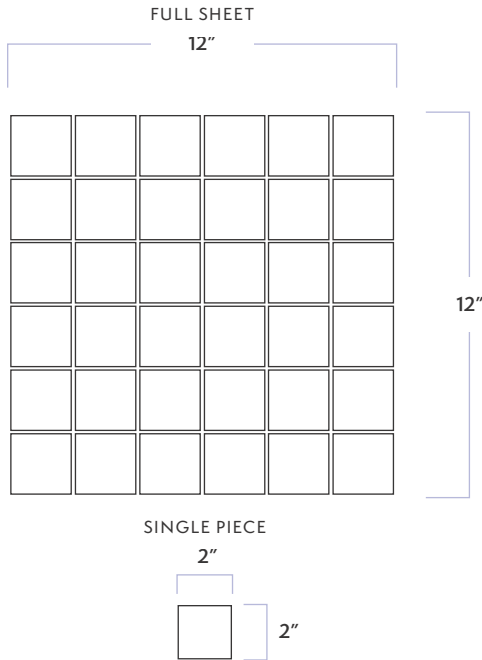

Level

2" x 2" Mosaic

DATE REVISED: MAY 2024

WALKER ZANGER

MATERIAL	Porcelain
FINISH	Matte
THICKNESS	3/8"
SHEET SIZE	11-7/10" x 11-7/10"
COVERAGE SQFT/PIECE	0.956 SqFt
MOUNTING	Mesh
DCOF	>0.42

AVAILABLE COLORS

Level
2" x 2" Mosaic
DATE REVISED: MAY 2024