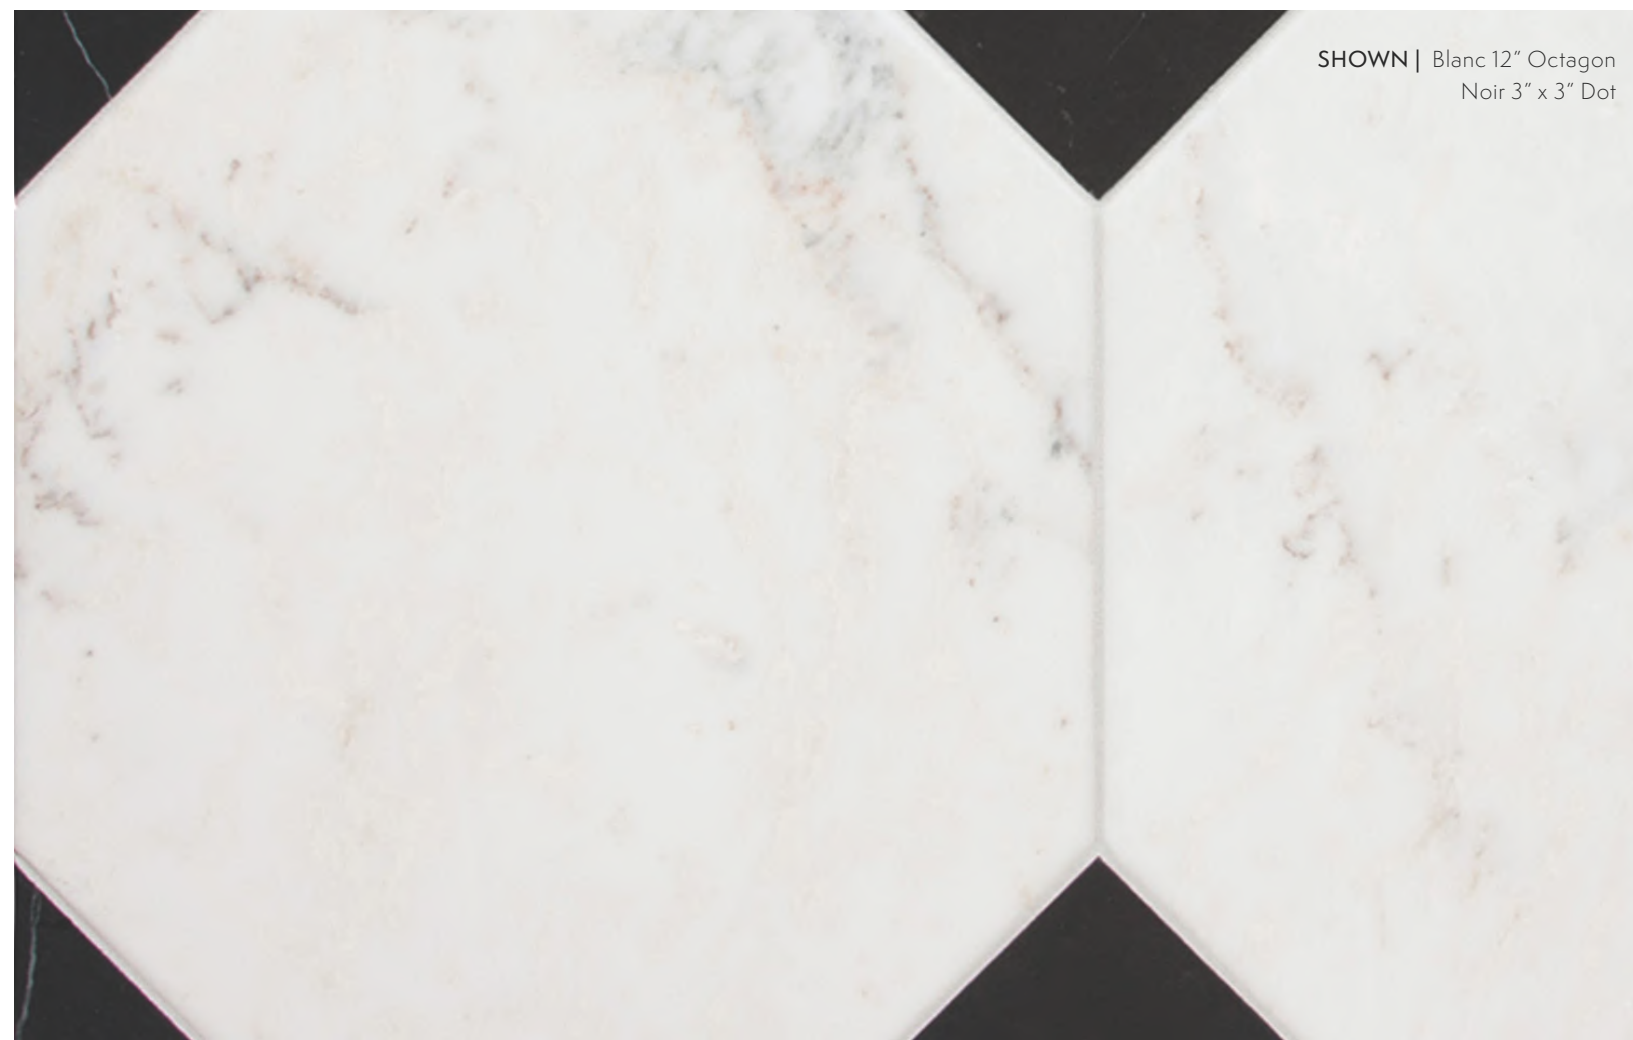

SHOWN | Blanc 12" Octagon
Noir 3" x 3" Dot