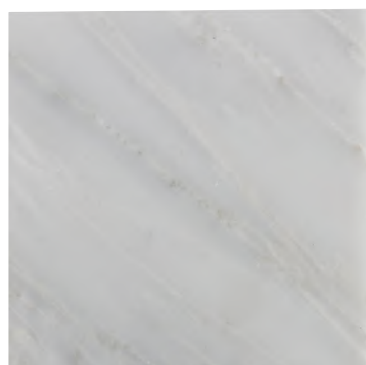

Shower Floor*

Shower Wall

DOT

SIZE	THICKNESS	SF/PIECE	MATERIAL	FINISH
3" x 3"	3/8"	0.1276	Natural Stone	Antiqued

OCTAGON

SIZE	THICKNESS	SF/PIECE	MATERIAL	FINISH
12" x 12"	3/8"	1.00	Natural Stone	Antiqued

GRIS 3" x 3" ANTIQUED DOT
2RPIGAND