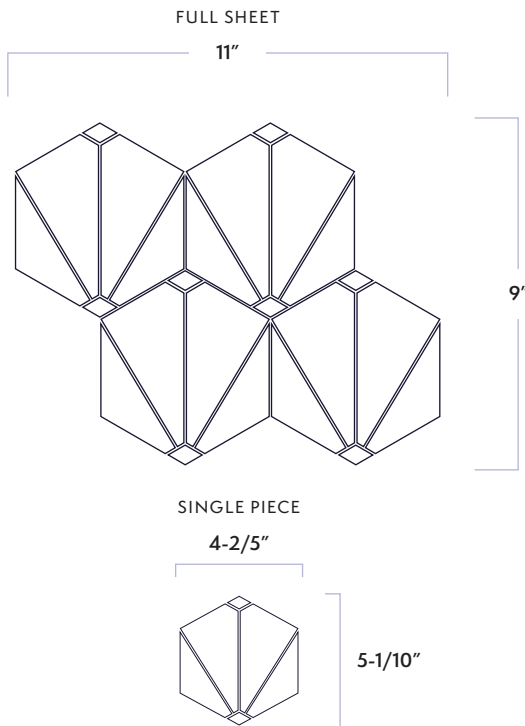

Accent Bleu

Hexy Bleu Mosaic

DATE REVISED: APRIL 2024

WALKER ZANGER

MATERIAL	Natural Stone
FINISH	Polished
THICKNESS	3/8"
SHEET SIZE	9-1/2" x 11"
COVERAGE SQFT/PIECE	0.73 SqFt
MOUNTING	Mesh

AVAILABLE COLORS