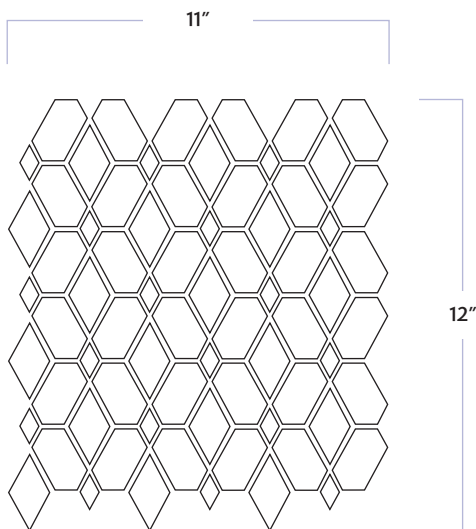

# WALKER ZANGER

MATERIAL	Natural Stone
FINISH	Polished
THICKNESS	3/8"
SHEET SIZE	11-3/10" x 12-1/5"
COVERAGE SQFT/PIECE	0.968 SqFt
MOUNTING	Loose