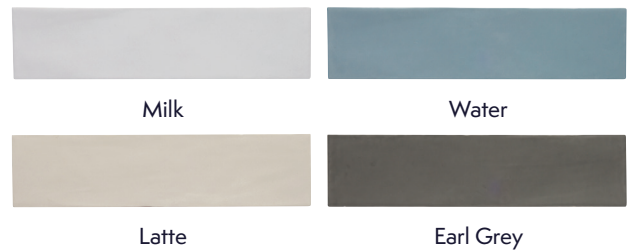

Café

3" x 12" Field Gloss

DATE REVISED: FEBRUARY 2024

WALKER ZANGER™

MATERIAL	Ceramic
FINISH	Gloss
THICKNESS	3/8"
SHEET SIZE	3" x 12"
COVERAGE SQFT/PIECE	0.25 SqFt
MOUNTING	Loose

AVAILABLE COLORS*

RECOMMENDED USAGES

Commercial Interior Wall

Residential Interior Wall

Shower Wall

MATERIAL DATA

V3 Color Variation

MAINTENANCE

Sealing is not required

Clean with a damp cloth and a gentle, non-acidic soap

ADDITIONAL NOTES

Café 3" x 12" field tiles are also available in crackle and matte finishes. Shower wall, wet areas, and any floor applications are NOT recommended for any product with a crackle glaze. Crackle glazes should be sealed prior to and after grouting. Contact your nearest sales account executive for more details on available products. For further questions/information about additional usages, please consult with your installer.