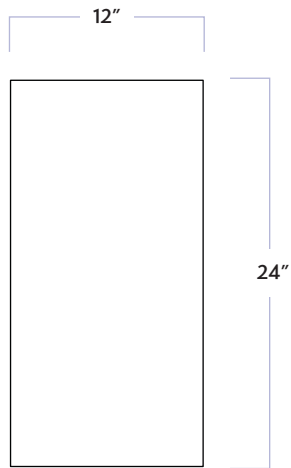

Gubi

12" x 24" Natural Field

DATE REVISED: NOVEMBER 2024

WALKER ZANGER

MATERIAL	Porcelain
FINISH	Natural
THICKNESS	3/8"
SHEET SIZE	11-7/10" x 23-1/2"
COVERAGE SQFT/PIECE	1.918 SqFt
MOUNTING	Loose
R RATING	R9