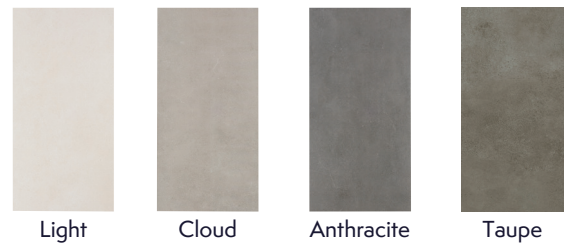

AVAILABLE COLORS

RECOMMENDED USAGES

- Commercial Exterior Wall
- Commercial Interior Wall
- Commercial Exterior Floor*
- Commercial Interior Floor*
- Residential Exterior Wall
- Residential Interior Wall
- Residential Interior Floor
- Fireplace Surround
- Shower Wall
- Steam Shower Wall

MATERIAL DATA

- MEDIUM V3 Color Variation
- Frost Resistant

MAINTENANCE

- Sealing is not required
- Clean with a damp cloth and a gentle, non-acidic soap

ADDITIONAL NOTES

56 faces are available for each Gubi 12" x 24" Natural field tile. Recommended for light commercial floor usage only. Gubi 12"x24" natural field tiles are not recommended for shower floors or residential exterior floors. For further questions/information about additional usages, please consult with your installer.