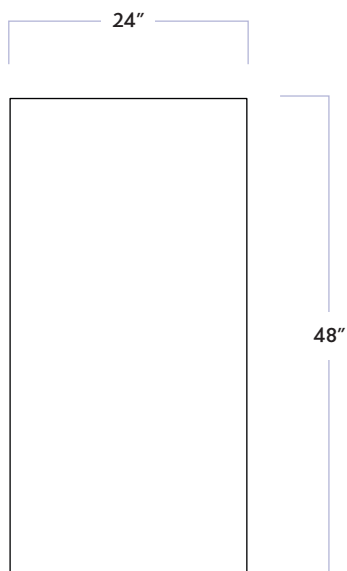

Gubi

24" x 48" Anti-Slip Field

DATE REVISED: NOVEMBER 2024

WALKER ZANGER

MATERIAL	Porcelain
FINISH	Anti-Slip
THICKNESS	3/8"
SHEET SIZE	R11
COVERAGE SQFT/PIECE	7.711 SqFt
MOUNTING	Loose
R RATING	R11

AVAILABLE COLORS