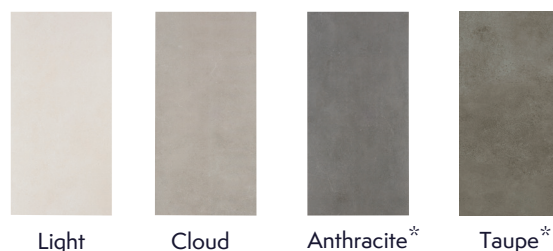

Gubi

24" x 48" Anti-Slip Field

DATE REVISED: NOVEMBER 2024

WALKER ZANGER

MATERIAL	Porcelain
FINISH	Anti-Slip
THICKNESS	3/8"
SHEET SIZE	R11
COVERAGE SQFT/PIECE	7.711 SqFt
MOUNTING	Loose
R RATING	R11

AVAILABLE COLORS

MATERIAL DATA

- MEDIUM V3 Color Variation
- Frost Resistant

MAINTENANCE

- Sealing is not required
- Clean with a damp cloth and a gentle, non-acidic soap

ADDITIONAL NOTES

Anthracite and Taupe color products are only available through special order. Contact your Walker Zanger sales representative for more information. For installation on shower floors, please refer to TCNA guidelines and consult with your installer for proper waterproofing and sealing requirements. For further questions/information about additional usages, please consult with your installer.