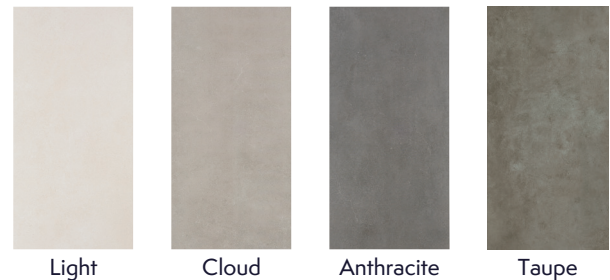

AVAILABLE COLORS

RECOMMENDED USAGES

- Commercial Exterior Wall
- Commercial Interior Wall
- Commercial Exterior Floor*
- Commercial Interior Floor*
- Residential Exterior Wall
- Residential Interior Wall
- Residential Interior Floor
- Fireplace Surround
- Shower Wall
- Steam Shower Wall

MATERIAL DATA

- MEDIUM V3 Color Variation
- Frost Resistant

MAINTENANCE

- Sealing is not required
- Clean with a damp cloth and a gentle, non-acidic soap

ADDITIONAL NOTES

14 faces are available for each Gubi 24" x 48" Natural field tile. Recommended for light commercial floor usage only. Gubi 24"x48" natural field tiles are not recommended for shower floors or residential exterior floors. For further questions/information about additional usages, please consult with your installer.