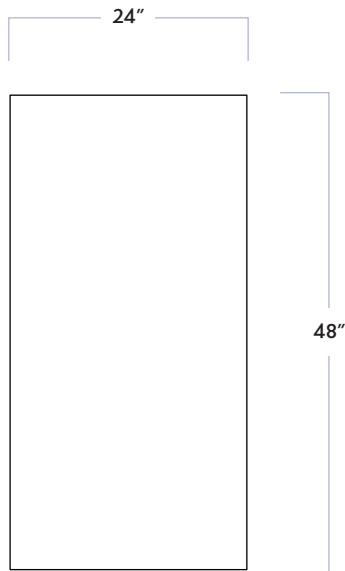

Gubi

24" x 48" Natural Field

DATE REVISED: NOVEMBER 2024

WALKER ZANGER

MATERIAL	Porcelain
FINISH	Natural
THICKNESS	3/8"
SHEET SIZE	23-1/2" x 47-1/5"
COVERAGE SQFT/PIECE	7.711 SqFt
MOUNTING	Loose
R RATING	R9

Gubi
24" x 48" Natural Field

DATE REVISED: NOVEMBER 2024