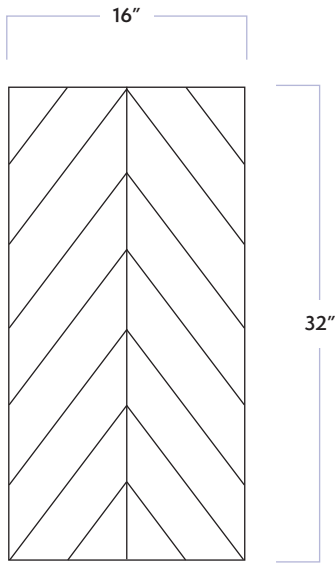

# WALKER ZANGER

MATERIAL	Ceramic
FINISH	Matte
THICKNESS	3/8"
SHEET SIZE	16" x 32"
COVERAGE SQFT/PIECE	3.4483 SqFt
MOUNTING	Loose