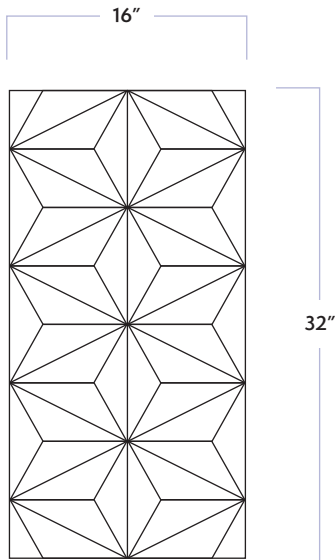

4D Diamond

DATE REVISED: APRIL 2024

WALKER ZANGER

MATERIAL	Ceramic
FINISH	Matte
THICKNESS	3/8"
SHEET SIZE	16" x 32"
COVERAGE SQFT/PIECE	3.4483 SqFt
MOUNTING	Loose

AVAILABLE COLORS

White

Deep Blue

RECOMMENDED USAGES