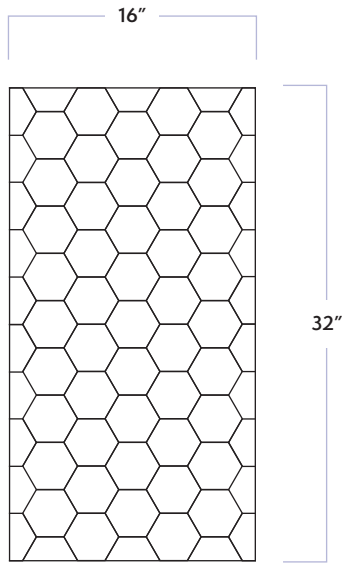

4D Hexagon

DATE REVISED: APRIL 2024

WALKER ZANGER

MATERIAL	Ceramic
FINISH	Matte
THICKNESS	3/8"
SHEET SIZE	16" x 32"
COVERAGE SQFT/PIECE	3.4483 SqFt
MOUNTING	Loose

AVAILABLE COLORS

White

RECOMMENDED USAGES

Commercial Exterior Wall

**4D
Hexagon**

DATE REVISED: APRIL 2024