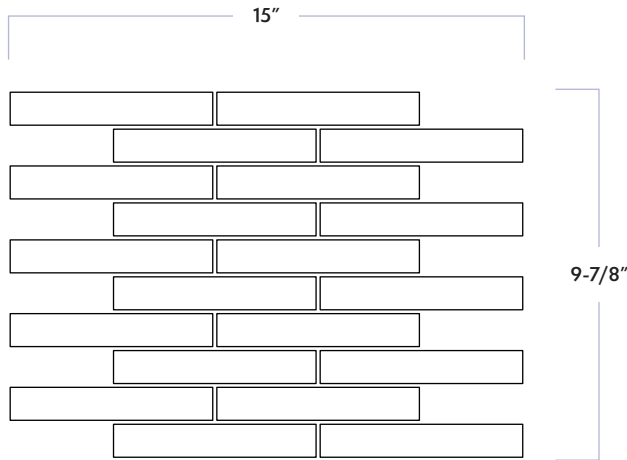

## 1" x 6" Mosaic

DATE REVISED: JUNE 2023

WALKER  
ZANGER™

MATERIAL	Ceramic
FINISH	Matte/Gloss
THICKNESS	3/8"
SHEET SIZE	12" x 9-7/8"
COVERAGE SQFT/PIECE	0.8210 SqFt
MOUNTING	Mesh