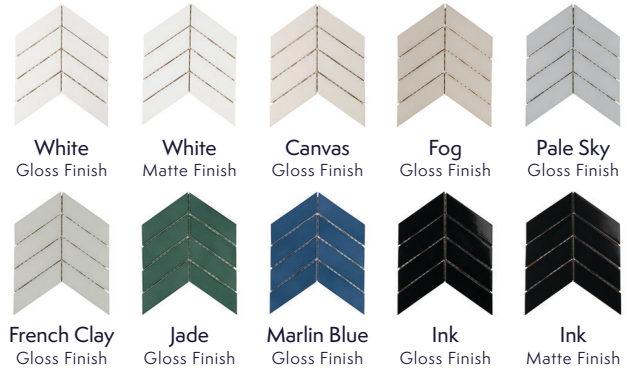

6th Avenue Chevron

DATE REVISED: JUNE 2023

WALKER ZANGER™

MATERIAL	Ceramic
FINISH	Matte/Gloss
THICKNESS	3/8"
SHEET SIZE	10-3/8" x 10"
COVERAGE SQFT/PIECE	0.7220 SqFt
MOUNTING	Mesh

AVAILABLE COLORS*

RECOMMENDED USAGES