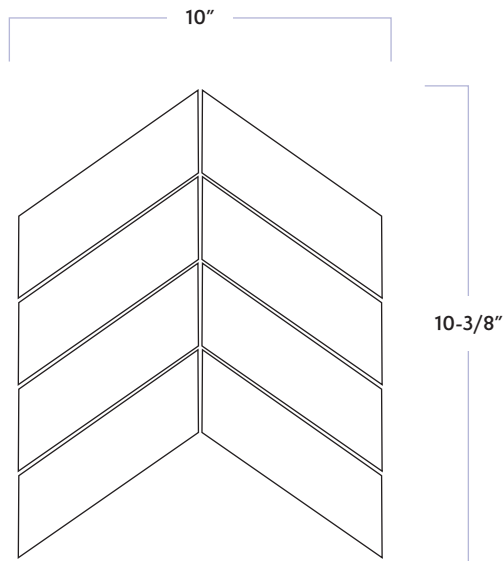

6th Avenue Chevron

DATE REVISED: JUNE 2023

WALKER ZANGER™

MATERIAL	Ceramic
FINISH	Matte/Gloss
THICKNESS	3/8"
SHEET SIZE	10-3/8" x 10"
COVERAGE SQFT/PIECE	0.7220 SqFt
MOUNTING	Mesh

AVAILABLE COLORS*

RECOMMENDED USAGES