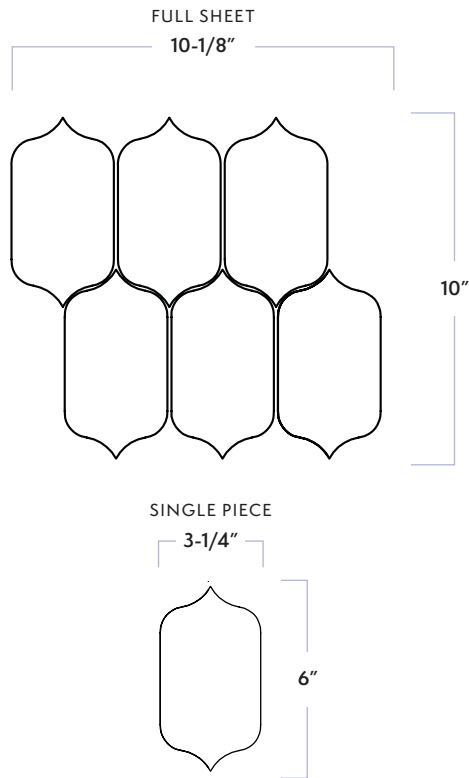

# 6th Avenue Cocoon Mosaic

DATE REVISED: JUNE 2023

WALKER  
ZANGER™

MATERIAL	Ceramic
FINISH	Matte/Gloss
THICKNESS	3/8"
SHEET SIZE	10-1/8" x 10"
COVERAGE SQFT/PIECE	0.6460 SqFt
MOUNTING	Mesh