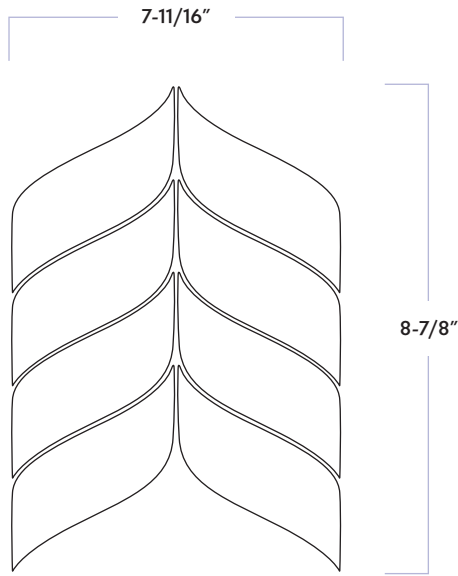

# WALKER ZANGER™

MATERIAL	Ceramic
FINISH	Matte/Gloss
THICKNESS	3/8"
SHEET SIZE	7-11/16" x 8-7/8"
COVERAGE SQFT/PIECE	0.4785 SqFt
MOUNTING	Mesh