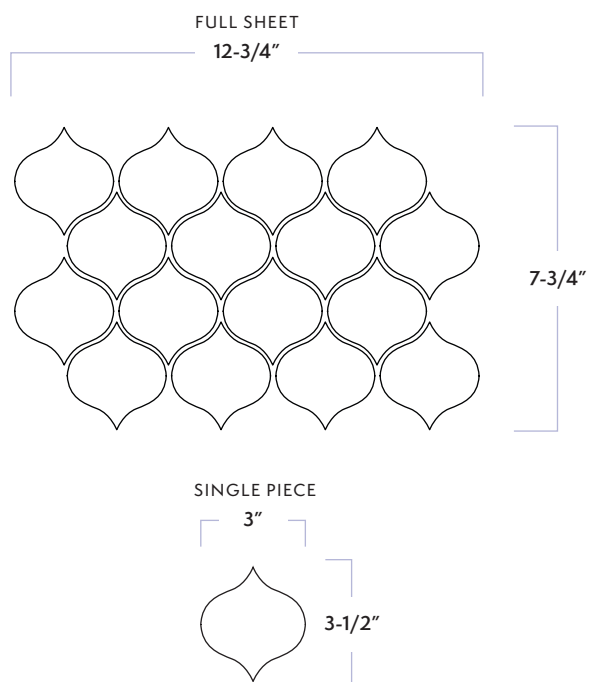

6th Avenue

Julia Mosaic

DATE REVISED: JUNE 2023

WALKER ZANGER™

MATERIAL	Ceramic
FINISH	Matte/Gloss
THICKNESS	3/8"
SHEET SIZE	7-3/4" x 12-3/4"
COVERAGE SQFT/PIECE	0.6873 SqFt
MOUNTING	Mesh

AVAILABLE COLORS*