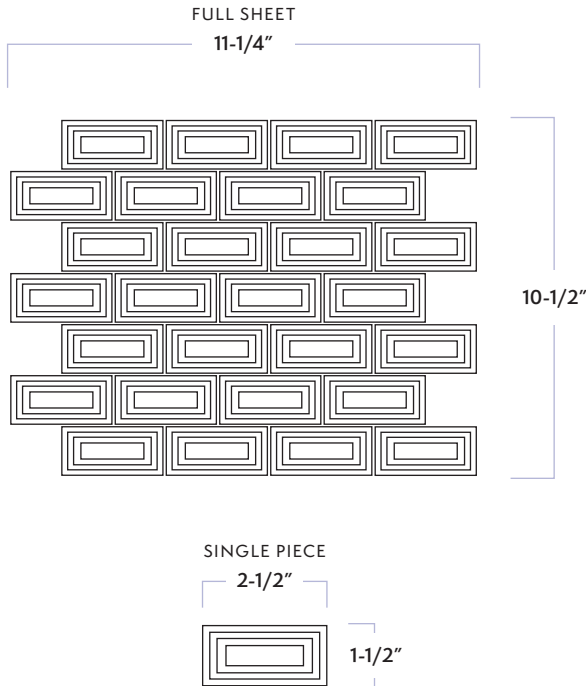

# WALKER ZANGER™

MATERIAL	Ceramic
FINISH	Matte/Gloss
THICKNESS	3/8"
SHEET SIZE	10-1/2" x 11-1/4"
COVERAGE SQFT/PIECE	0.822 SqFt
MOUNTING	Mesh