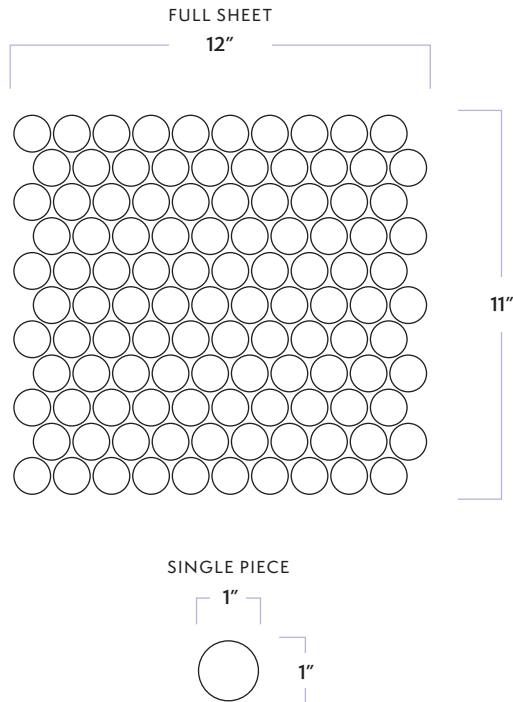

6th Avenue

Penny Round Mosaic

DATE REVISED: JUNE 2023

WALKER
ZANGER™

MATERIAL	Ceramic
FINISH	Matte/Gloss
THICKNESS	3/8"
SHEET SIZE	11" x 12"
COVERAGE SQFT/PIECE	0.920 SqFt
MOUNTING	Mesh

AVAILABLE COLORS*

RECOMMENDED USAGES