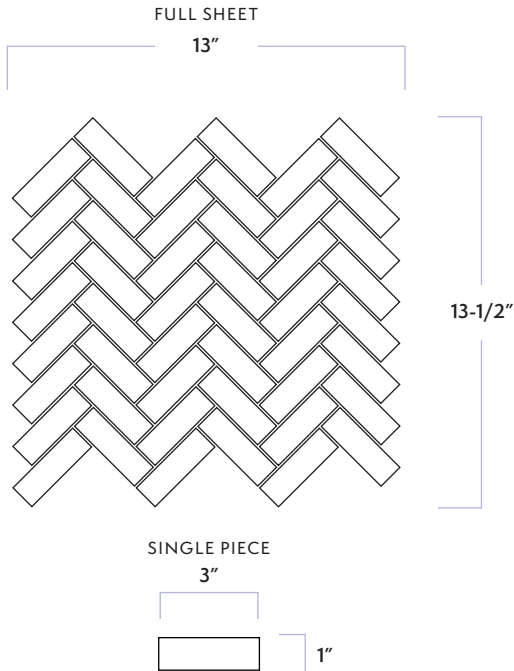

Bera&Beren

Herringbone Mosaic

DATE REVISED: NOVEMBER 2024

WALKER ZANGER

MATERIAL	Porcelain
FINISH	Natural
THICKNESS	3/8"
SHEET SIZE	13-1/10" x 13-1/2"
COVERAGE SQFT/PIECE	1.01 SqFt
MOUNTING	Mesh
R RATING	R9