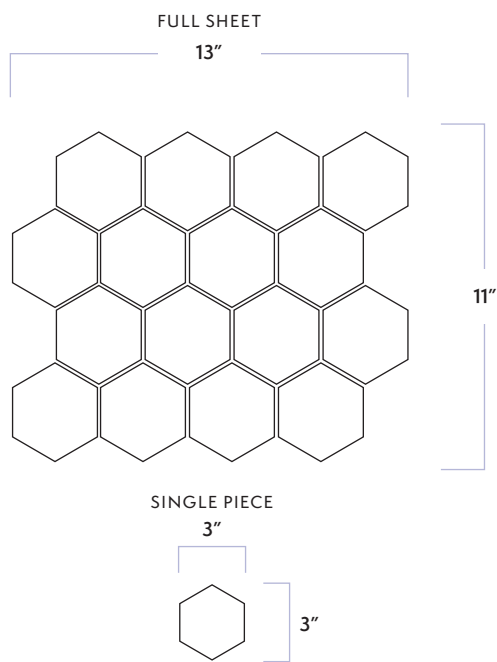

Bera&Beren

3" Hexagon Mosaic

DATE REVISED: NOVEMBER 2024

WALKER ZANGER

MATERIAL	Porcelain
FINISH	Natural
THICKNESS	3/8"
SHEET SIZE	10-9/10" x 13-1/10"
COVERAGE SQFT/PIECE	0.82 SqFt
MOUNTING	Mesh
R RATING	R9