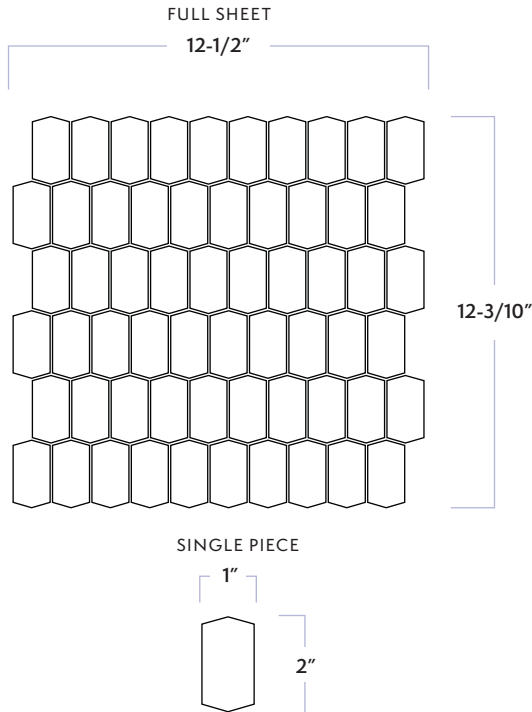

# WALKER ZANGER

|                     |                    |
|---------------------|--------------------|
| MATERIAL            | Porcelain          |
| FINISH              | Natural            |
| THICKNESS           | 3/8"               |
| SHEET SIZE          | 12-3/10" x 12-1/2" |
| COVERAGE SQFT/PIECE | 1.01 SqFt          |
| MOUNTING            | Mesh               |
| R RATING            | R9                 |