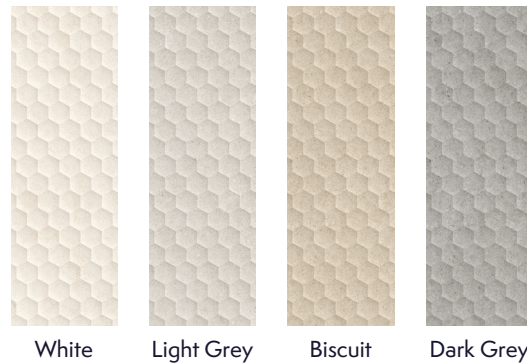

Bera&Beren

Six

DATE REVISED: NOVEMBER 2024

WALKER ZANGER

| | |
|---------------------|-------------|
| MATERIAL | Ceramic |
| FINISH | Textured |
| THICKNESS | 3/8" |
| SHEET SIZE | 12" x 36" |
| COVERAGE SQFT/PIECE | 2.8818 SqFt |
| MOUNTING | Loose |

AVAILABLE COLORS

RECOMMENDED USAGES*

-  Commercial Exterior Wall
-  Commercial Interior Wall
-  Residential Exterior Wall
-  Residential Interior Wall
-  Fireplace Surround
-  Shower Wall

MATERIAL DATA

SLIGHT
 V2 Color Variation