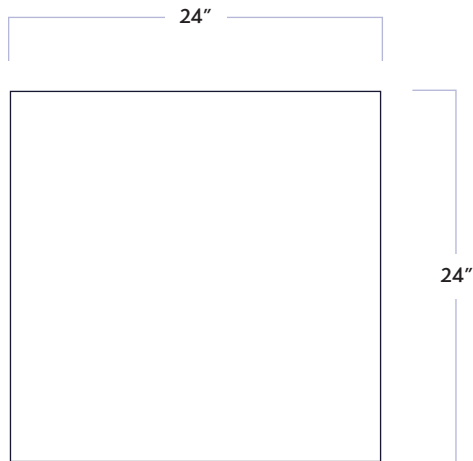

Calacatta Porcelain

24" x 24" Field

DATE REVISED: JULY 2023

WALKER
ZANGER™

MATERIAL	Porcelain
FINISH	Brushed
THICKNESS	3/8"
SHEET SIZE	24" x 24"
COVERAGE SQFT/PIECE	3.8760 SqFt
MOUNTING	Loose

AVAILABLE COLORS