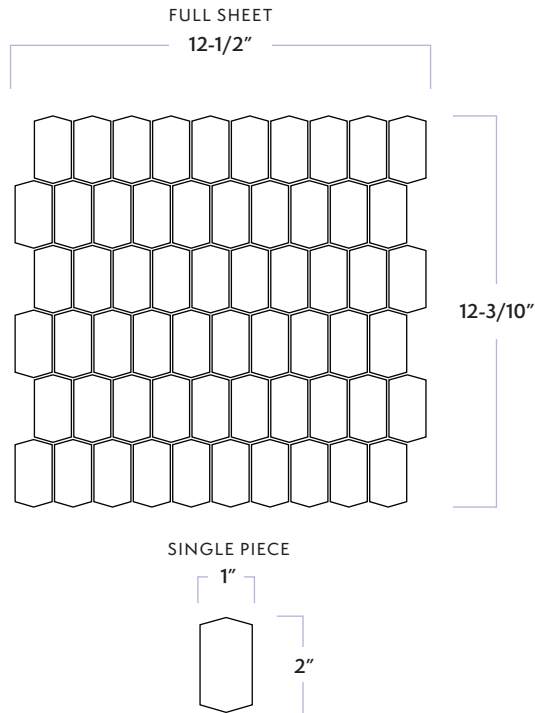

Calacatta Porcelain

Hive Mosaic

DATE REVISED: JULY 2023

WALKER
ZANGER™

MATERIAL	Porcelain
FINISH	Brushed
THICKNESS	3/8"
SHEET SIZE	12-3/10" x 12-1/2"
COVERAGE SQFT/PIECE	1.01 SqFt
MOUNTING	Mesh

AVAILABLE COLORS