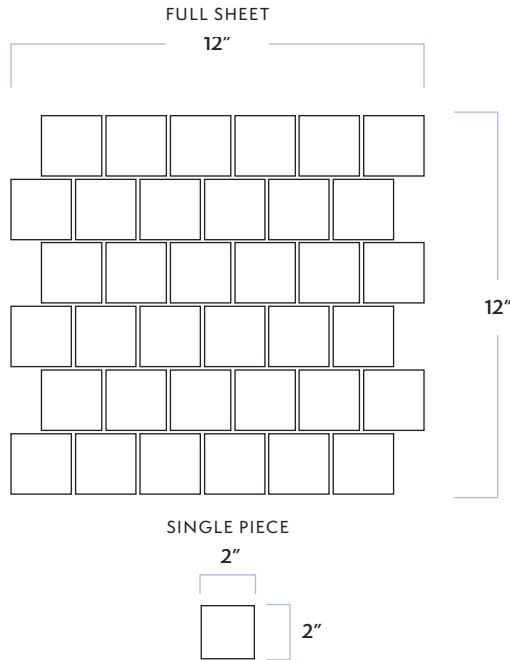

Continuum

2" x 2" Offset Mosaic

DATE REVISED: OCTOBER 2024

WALKER ZANGER

MATERIAL	Porcelain
FINISH	Natural
THICKNESS	3/8"
SHEET SIZE	11-7/10" x 11-7/10"
COVERAGE SQFT/PIECE	0.956 SqFt
MOUNTING	Mesh
DCOF	>0.42