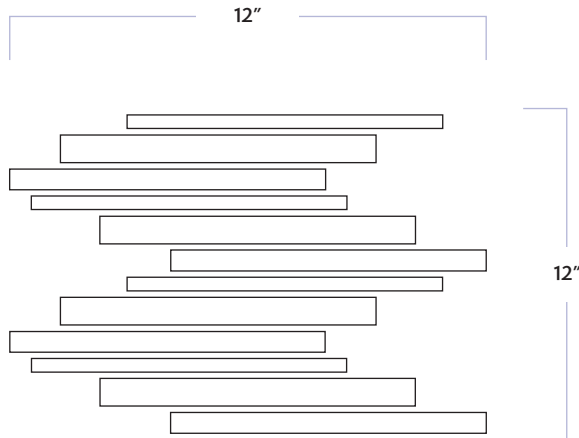

Continuum

Mureto Mosaic

DATE REVISED: OCTOBER 2024

WALKER ZANGER

MATERIAL	Porcelain
FINISH	Natural
THICKNESS	3/8"
SHEET SIZE	11-7/10" x 11-7/10"
COVERAGE SQFT/PIECE	0.956 SqFt
MOUNTING	Mesh
DCOF	>0.42

AVAILABLE COLORS