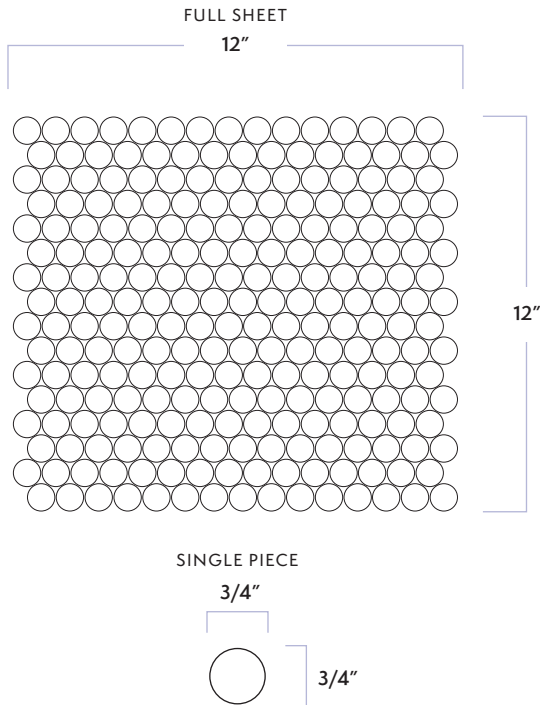

Emersyn Lane[®]

Penny Round Mosaic

DATE REVISED: JULY 2023

WALKER ZANGER[™]

MATERIAL	Recycled Glass
FINISH	Matte
THICKNESS	1/4"
SHEET SIZE	12-2/5" x 11-2/5"
COVERAGE SQFT/PIECE	0.983 SqFt
MOUNTING	Mesh

AVAILABLE COLORS*